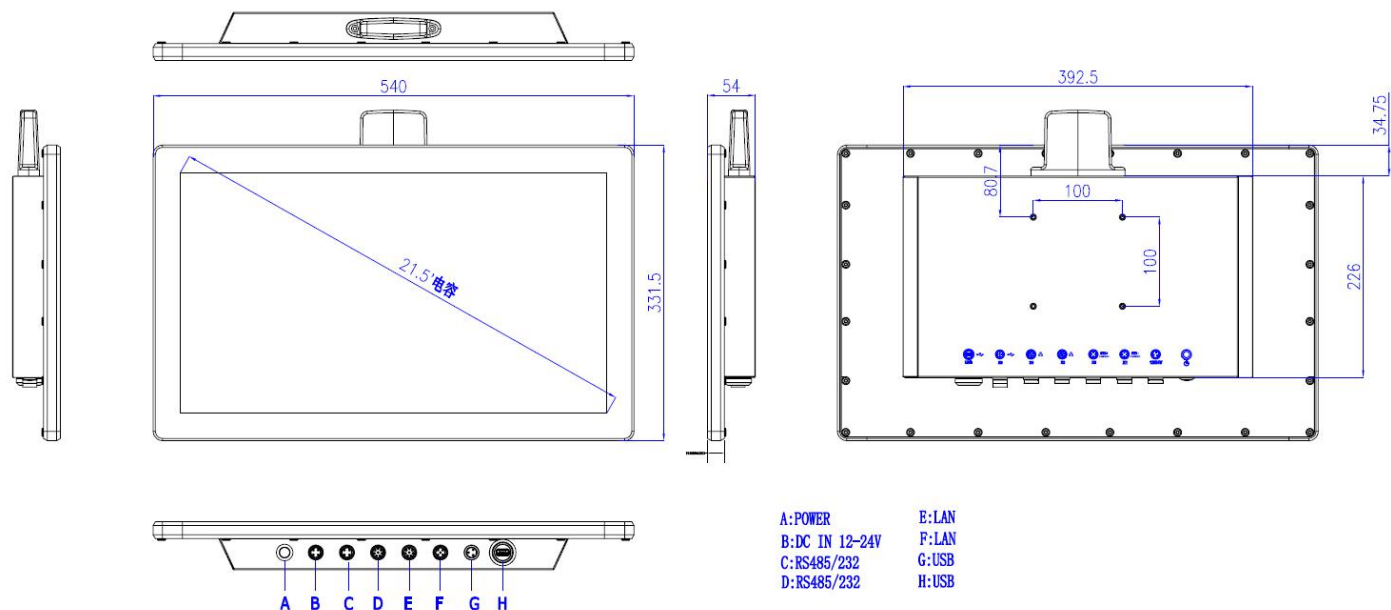

WP2151T-C

Industrial Panel PC

21.5" IP69K Stainless Steel Panel PC

- ◆ Support 8th generation 4205U
- ◆ Capacitive touch screen, option Resistive touch screen
- ◆ Option Size: 15", 19" and 21.5".

Specification:

Dimension: Unit : mm

Order information:

Model NO.	Description
WP2151T-C-4205U	21.5" LCD/ Capacitive touch screen/ 1920*1080/CPU4205U/no memory/no SSD/2LAN/2RS232(option RS485)/2USB/option WIFI&3G/DC IN 12~24V

Option items:

Material NO.	Spec.
5040200005	WIFI (7260HMWBN) with waterproof cover
5040100001	EC20(4G/3G module)
2020200067	M12 plug with 5pin (USB) Length=2Meters
2020200068	M12 plug with 4pin (COM) Length=2Meters
2020200069	M12 plug with 8pin (LAN cable) Length=2Meters
2010300015	IP67 waterproof Meanwell power adapter OWA-60E-12 (EU type) (国外专用的, 这项不要改动)