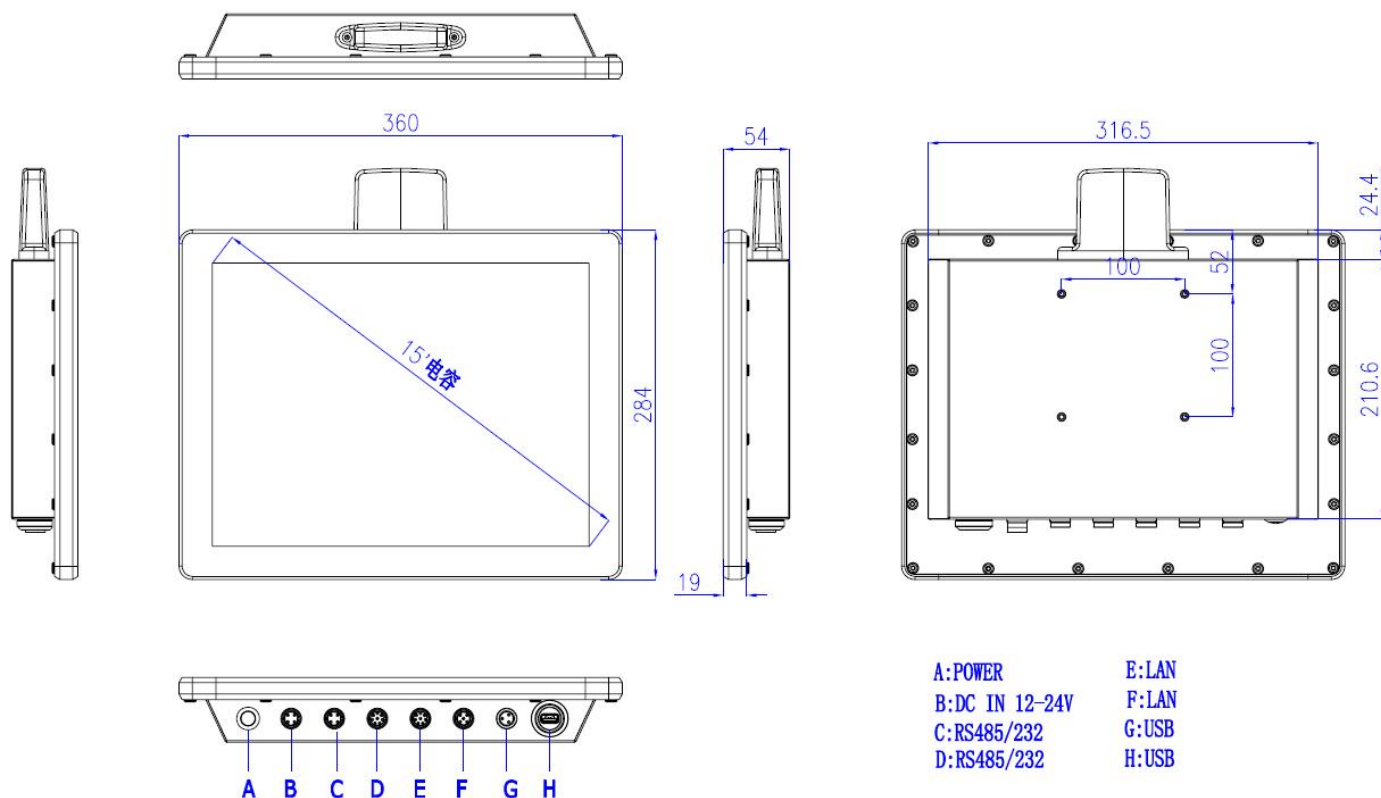

Dimension: Unit : mm

Order information:

Model NO.	Description
WP1501T-C-J1900	15" LCD/ Capacitive touch screen/ 1024*768/CPU J1900/no memory/no SSD/2LAN/2RS232(option RS485)/2USB/option WIFI&3G/DC IN 12~24V
WP1501T-C-8145U	15" LCD/ Capacitive touch screen/ 1024*768/CPU i3-8145U/no memory/no SSD/2LAN/2RS232(option RS485)/2USB/option WIFI&3G/DC IN 12~24V

Option items:

Material NO.	Spec.
5040200005	WIFI (7260HMWBN) with waterproof cover
5040100001	EC20(4G/3G module)
2020200067	M12 plug with 5pin (USB) Length=2Meters
2020200068	M12 plug with 4pin (COM) Length=2Meters
2020200069	M12 plug with 8pin (LAN cable) Length=2Meters
2010300015	IP67 waterproof Meanwell power adapter OWA-60E-12 (EU type)