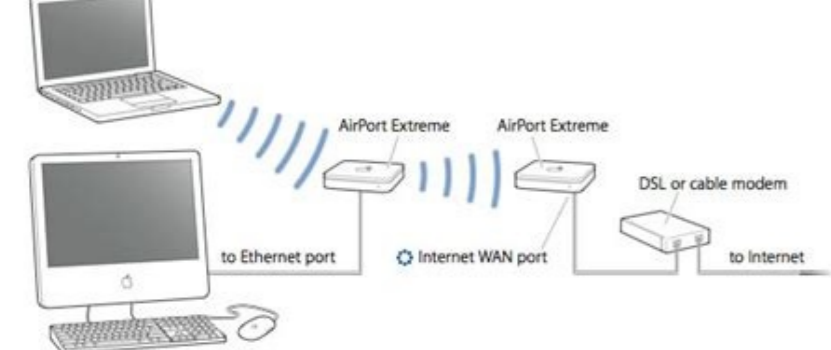

Apple airport express 1st generation manual. Apple airport express 2nd generation manual. Apple airport express 2 manual. Apple airport express model a1264 manual. Apple airport express a1264 manual. Apple airport express a1392 manual. Apple airport express owners manual. Apple airport express 2nd gen manual.