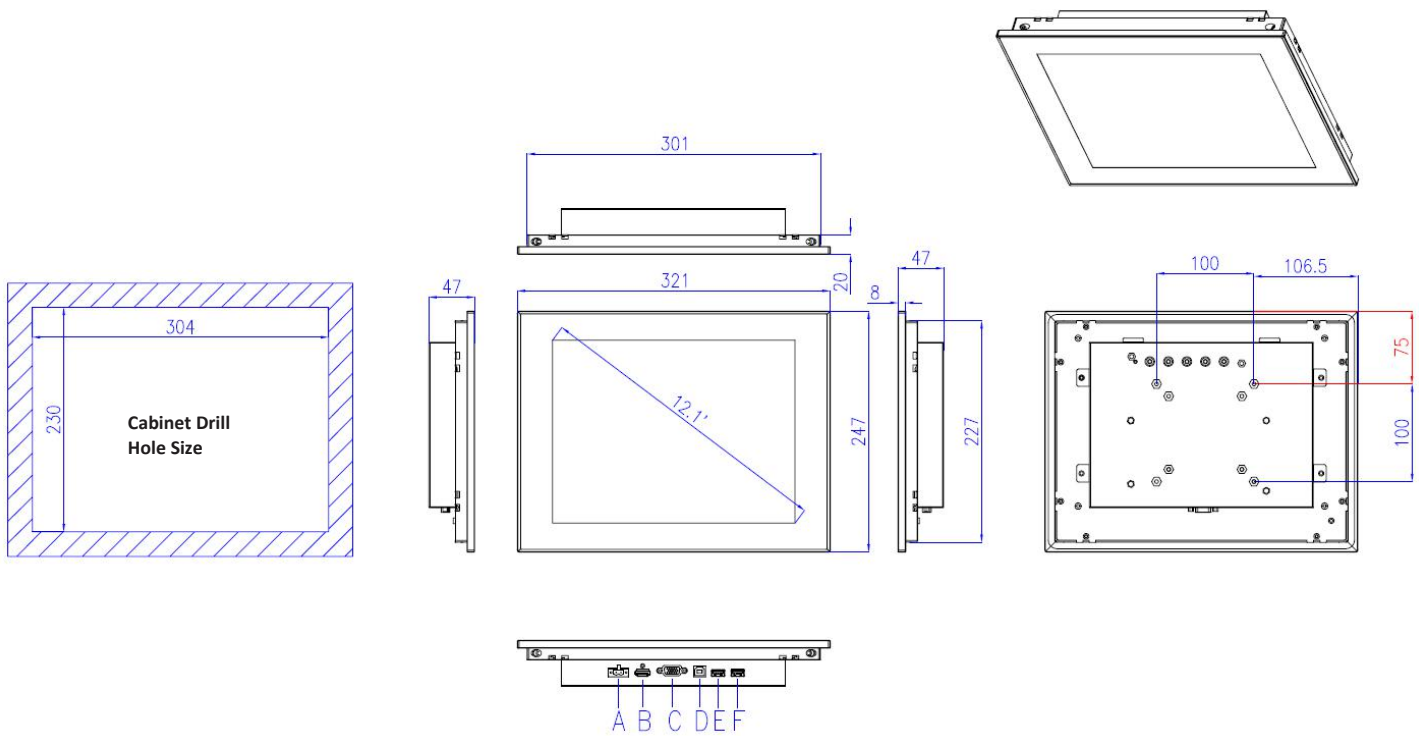

PANEL5000-C123-LH

v1.1 Touch Screen Monitor

12.1" SVGA Capacitive Touch Screen
Industrial Monitor

Specifications

General	Control button	Set Contrast ratio and Luminance via OSD at the back panel
	Dimensions (W x H x D)	321mm x 247mm x 47mm (12.64" x 9.72" x 1.85")
	Drill Hole Size (W x H)	304mm x 230mm (11.97" x 9.06")
	Box structure	Front panel: aluminum-magnesium alloy, anodized coating ;Back cover: SGCC, Ground isolation protection
	Mounting	Support Embedded, wall-mounted, Desktop and VESA mounting
	Power Supply	DC 12-24V
	Power Dissipation	8W
	Signal input	VGA & HDMI
	NW	2.34kg(5.16lb)
LCD	LCD Size	12.1" SVGA TFT
	Resolution	1024 x 768
	Colors	16.7MB
	Active Area (W x H)	246mm x 184.5mm (9.68" x 7.26")
	Backlight	LED
	MTBF	30000hrs
	Pixel Pitch(H x V)	0.3075 x 0.3075
	Luminance	300cd/m ²
	Contrast Ratio	800 : 1
	Viewing Angle	(L) 80 / (R) 80 / (T) 60 / (B) 80
Touchscreen	Type	Multi-point capacitive touch screen
	Transmittance	> 87%
	Controller interface	USB 2.0 Type B
	Driver Support	Windows XP, Windows 7, Winows8, Windows 10, Linux
	Multi-touch	10 points (windows system)
	Surface Hardness	Mohs' Number 7H
Environmental	Work Temperature	-20 ~ 60° C (-4~140 °F)
	Storage Temperature	-30 ~ 80° C (-22 ~ 176 °F)
	Relative humidity	10~95% RH@40°C, non-condensing
	Shake	SSD applied: 1.5 Grms, IEC 60068-2-64, random, 5 ~ 500 Hz, 1 hr/axis
	Shock	SSD applied: 10 G, IEC 60068-2-27, Half-sine wave, 11ms duration
	EMC	CE/FCC Class B
	Water-proof	Front panel IP65

Dimensions:

A: DC IN	B:HDMI	C:VGA	D:USBT TOUCH	E:USB	F:USB
----------	--------	-------	--------------	-------	-------

Ordering Information:

Product Code	Description
PANEL5000-C123-LH	12.1" TFT LCD / 1024*768 / 1xVGA / 1xHDMI / 2xUSB / Capacitive Touch Screen / DC12-24V input